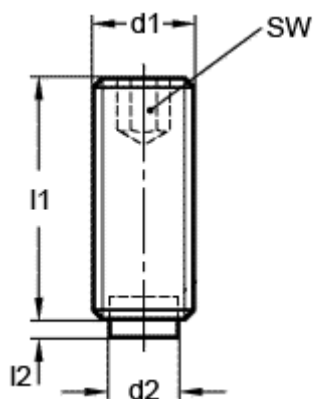

Data Sheet

Article number: 20930679A
Description: E+G Grub screw
GN 913.3-M12-25-MS

Measures

$d1 = M12$
 $d2 = 10.0$
 $l1 = 25$
 $l2 = 2.0$
 $SW = 6.0$